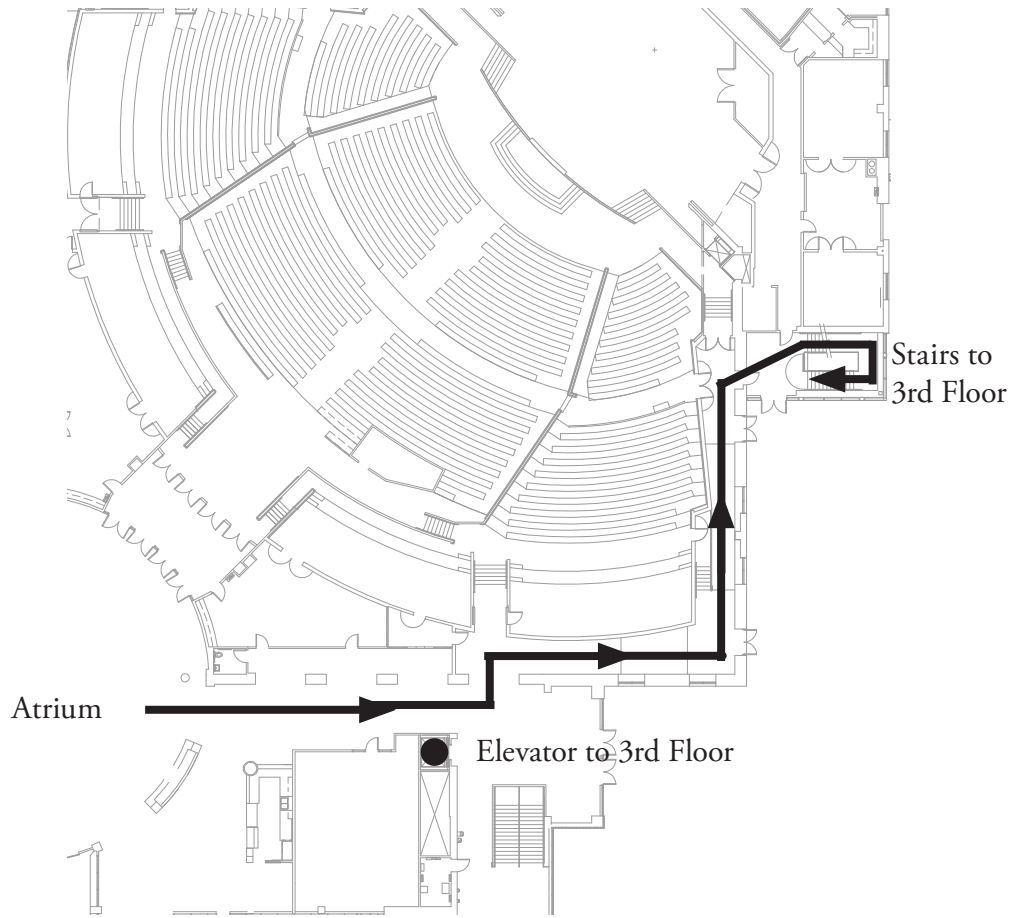

Single Adult Ministry (S.A.M.) class location: South 3rd Floor Large Room

MAIN FLOOR

3RD FLOOR