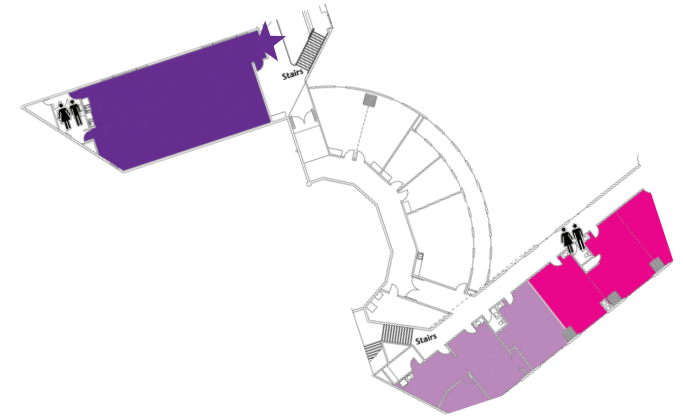

Main Level

- Wigglers (non-crawlers)** RM 117
- Waddlers (crawlers)** RM 111
- Toddler 1 (walkers – 20 mths)** RM 112
- Toddler 2 (20 mths +)** RM 110

- Elementary (k – 2nd)** BRICK RM
- Elementary (3rd – 5th)** FRONT RM
- Stairs to Preschool (Upper Level)**
- Elevator to Preschool (Upper Level)**

TreeHouse Classrooms

Upper Level

- Stairs to Preschool**
- Elevator to Preschool**
- Preschool (2's)** RM 213
- Preschool (3's)** RM 210
- Preschool (4's)** UPPER RM